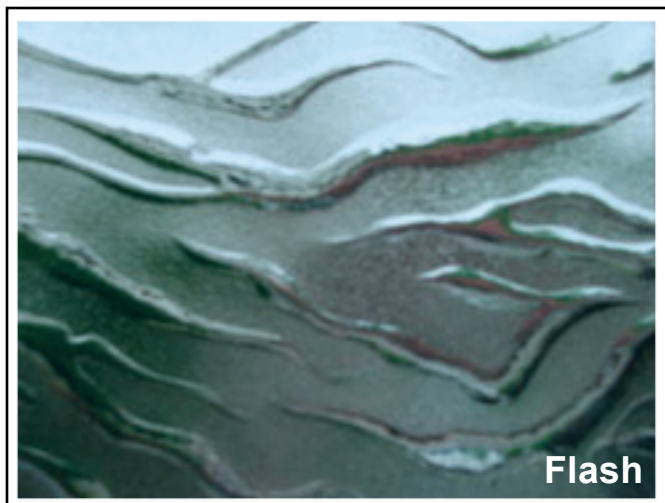

# Designer Series

Textured Glass by The Solar Seal Company

Also Antique, Bubble & Pattern 62 available in 3/8"

\* Textured glass images are based on 12" x 12" samples