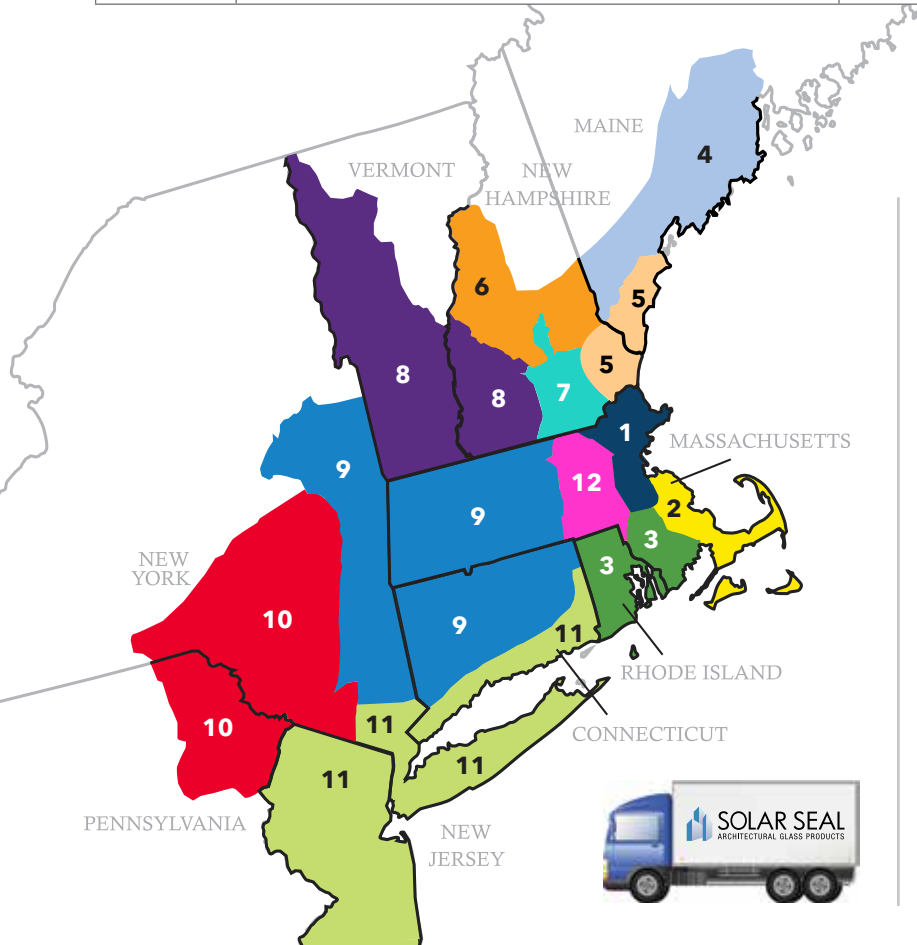

Route #	Route Location	Delivery Days
▶ 1	Local	▶ Monday, Wednesday, Friday
▶ 2	Cape	▶ Monday, Wednesday
▶ 3	Rhode Island	▶ Monday, Thursday
▶ 4	Maine	▶ Wednesday
▶ 5	Maine South	▶ Wednesday
▶ 6	Northern NH	▶ Wednesday
▶ 7	Southern NH	▶ Wednesday
▶ 8	Vermont	▶ Wednesday
▶ 9	NY, N. Connecticut, W. Massachusetts	▶ Monday, Thursday
▶ 10	New York / Pennsylvania	▶ Monday, Tuesday (2 Day)
▶ 11	S. Connecticut / NJ / NYC / Long Island	▶ Tuesday, (Wed-2 Day), Thursday, (Fri-2 Day)
▶ 12	Extended Local	▶ Tuesday, Friday
▶ 18	Flatbed - New York / New Jersey	▶ Wednesday, Friday

Jobsite, Boom Truck and Common Carrier are Delivery on Demand.

For more information on our **Express Delivery Schedule:**

Call Office:

508.238.0112

Fax delivery requests to:

508.238.0103

Email directly to:

sales@solarseal.com