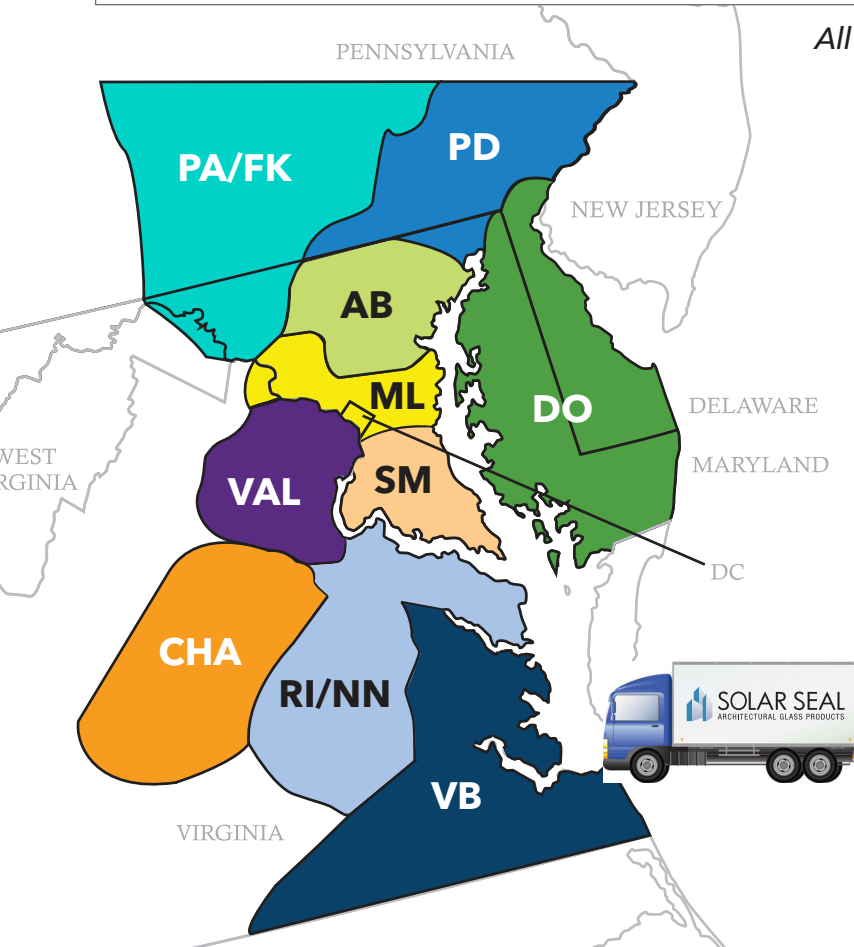

DISTRICTS	Delivery Days
▶ Southern Maryland (SM)	▶ Monday
▶ Maryland Local- DC and Beltway (ML)	▶ Thursday
▶ Charlottesville (CHA)	▶ Friday
▶ Virginia Beach (VB)	▶ Tuesday, Thursday
▶ Virginia Local (VAL)	▶ Tuesday, Friday
▶ Richmond Area (RI/NN)	▶ Monday
▶ Pennsylvania Dutch (PD)	▶ Wednesday
▶ Central/Southern Pennsylvania & Frederick Maryland (PA/FK)	▶ Wednesday
▶ Delaware (DO)	▶ Wednesday
▶ Annapolis/Baltimore Area (ABA)	▶ Monday

All Crane Equipped Trucks are Delivery on Demand.

For more information on our **Express Delivery Schedule:**

**Call the office:**

540-288-9111

**Fax delivery requests to:**

540-288-9191

**Email directly to:**