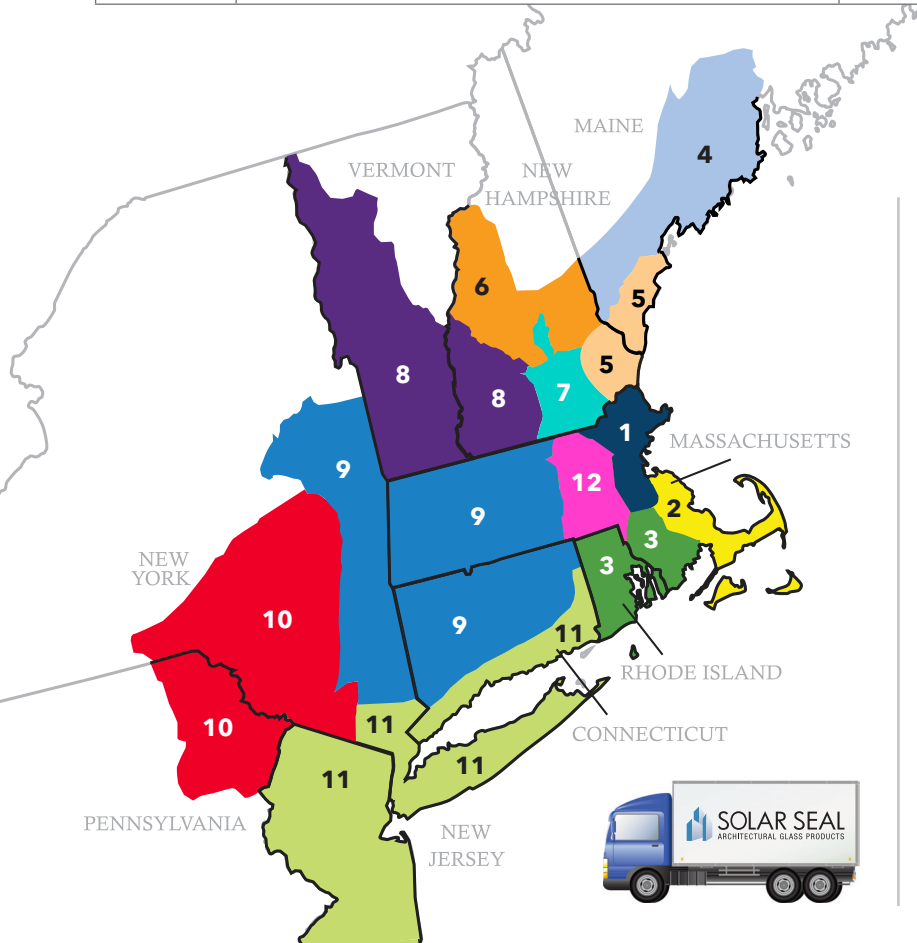

Route #	Route Location	Delivery Days
▶ 1	Local	▶ Monday, Wednesday, Friday
▶ 2	Cape	▶ Monday, Wednesday
▶ 3	Rhode Island	▶ Monday, Thursday
▶ 4	Maine	▶ Every Other Wednesday
▶ 5	Maine South	▶ Every Other Wednesday
▶ 6	Northern NH	▶ Every Other Wednesday
▶ 7	Southern NH	▶ Every Other Wednesday
▶ 8	Vermont	▶ Every Other Wednesday
▶ 9	NY, N. Connecticut, W. Massachusetts	▶ Monday, Thursday
▶ 10	New York / Pennsylvania	▶ Monday, Tuesday (2 Day)
▶ 11	S. Connecticut / NJ / NYC / Long Island	▶ Tuesday, (Wed-2 Day), Thursday, (Fri-2 Day)
▶ 12	Extended Local	▶ Tuesday, Friday
▶ 18	Flatbed - New York / New Jersey	▶ Wednesday, Friday

Jobsite, Boom Truck and Common Carrier are Delivery on Demand.

For more information on our **Express Delivery Schedule:**

Call Office:
508.238.0112

Fax delivery requests to:
508.238.0103

Email directly to:
sales@solarseal.com